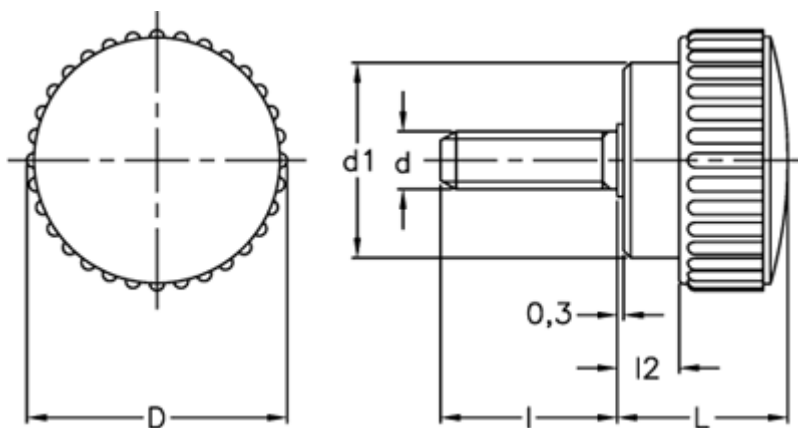

# Data Sheet

Article number: 2302102133

Description: E+G Knurled grip knob  
B.193/15 S-p-M5x25-INOX

## Measures

D	=	15
d1	=	11
d 6g	=	M5
l	=	25
L	=	11
l2	=	2